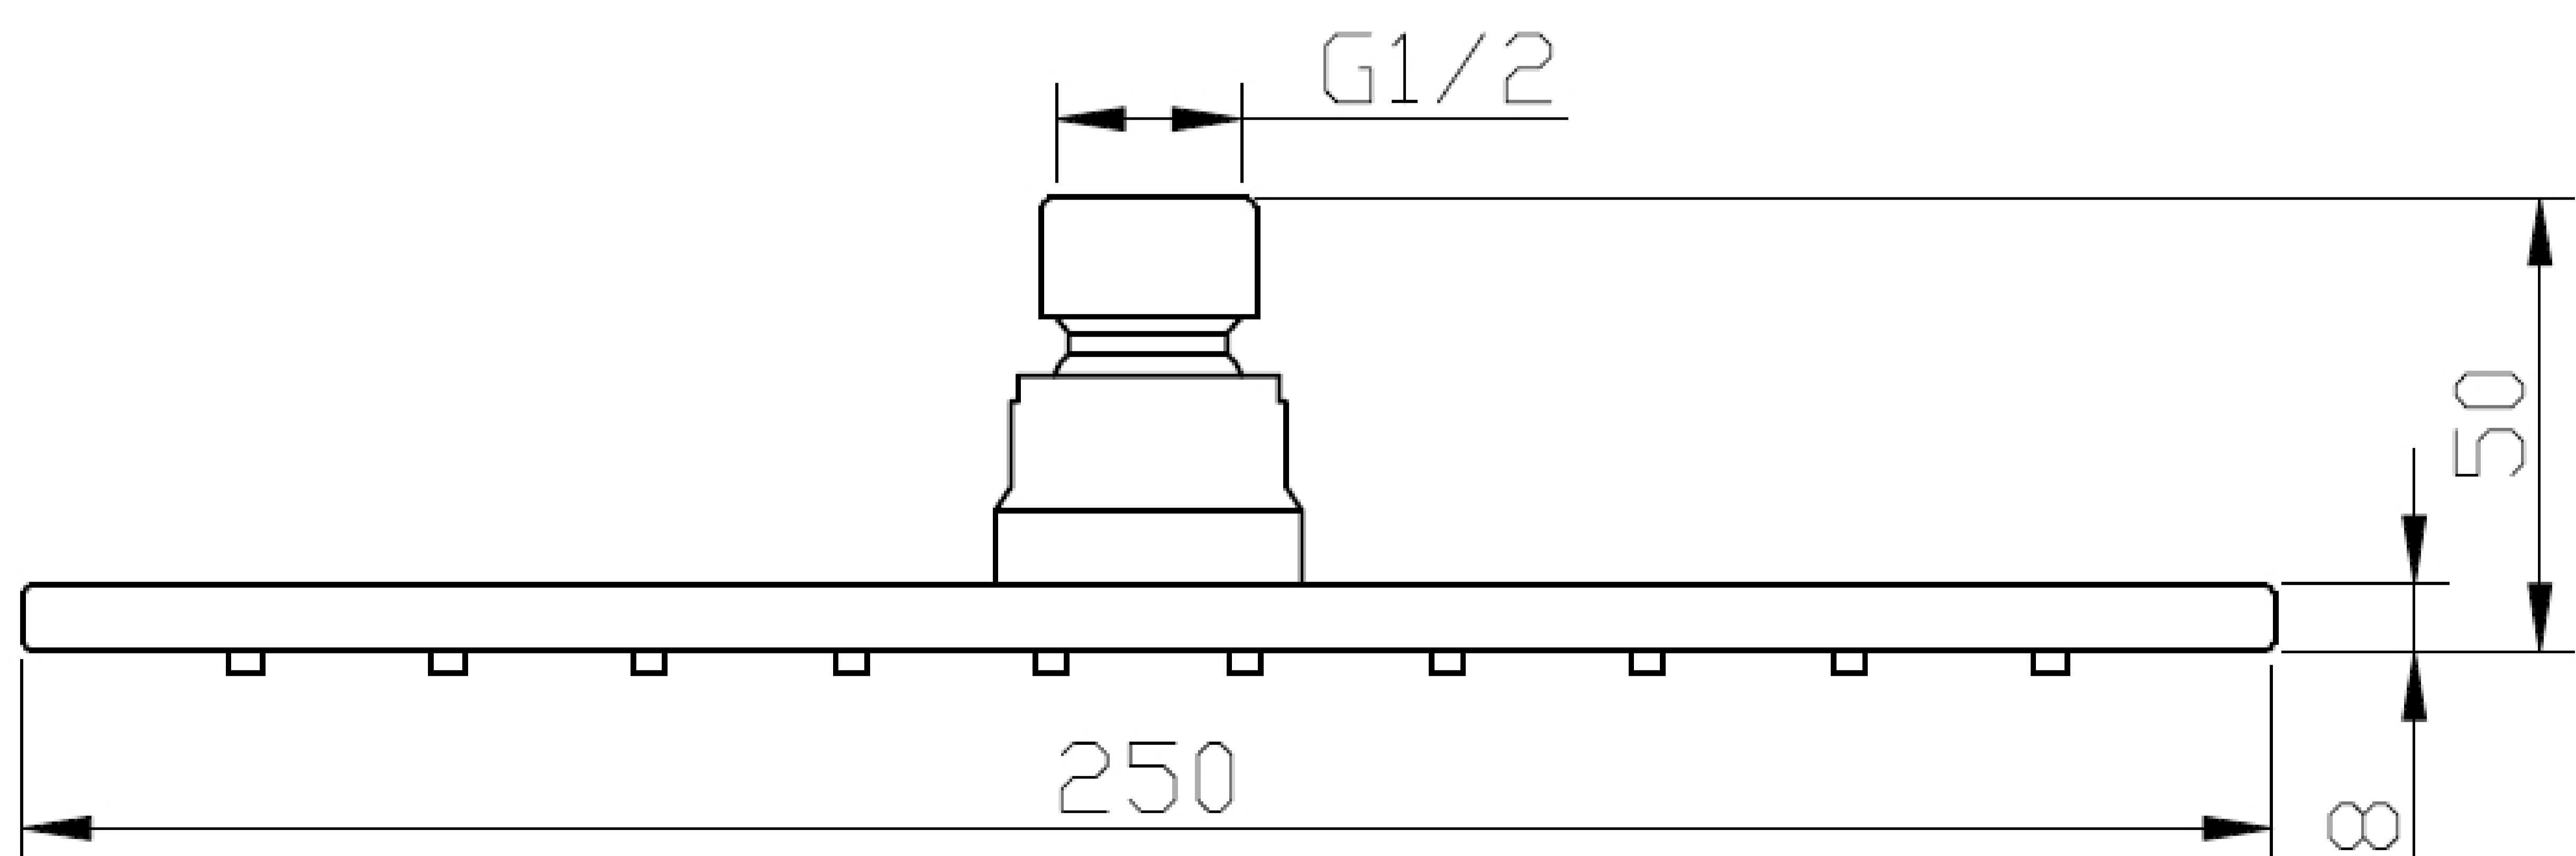

Brass Shower Head

Product Code : 4006

Technical Drawing

All dimension are in mm